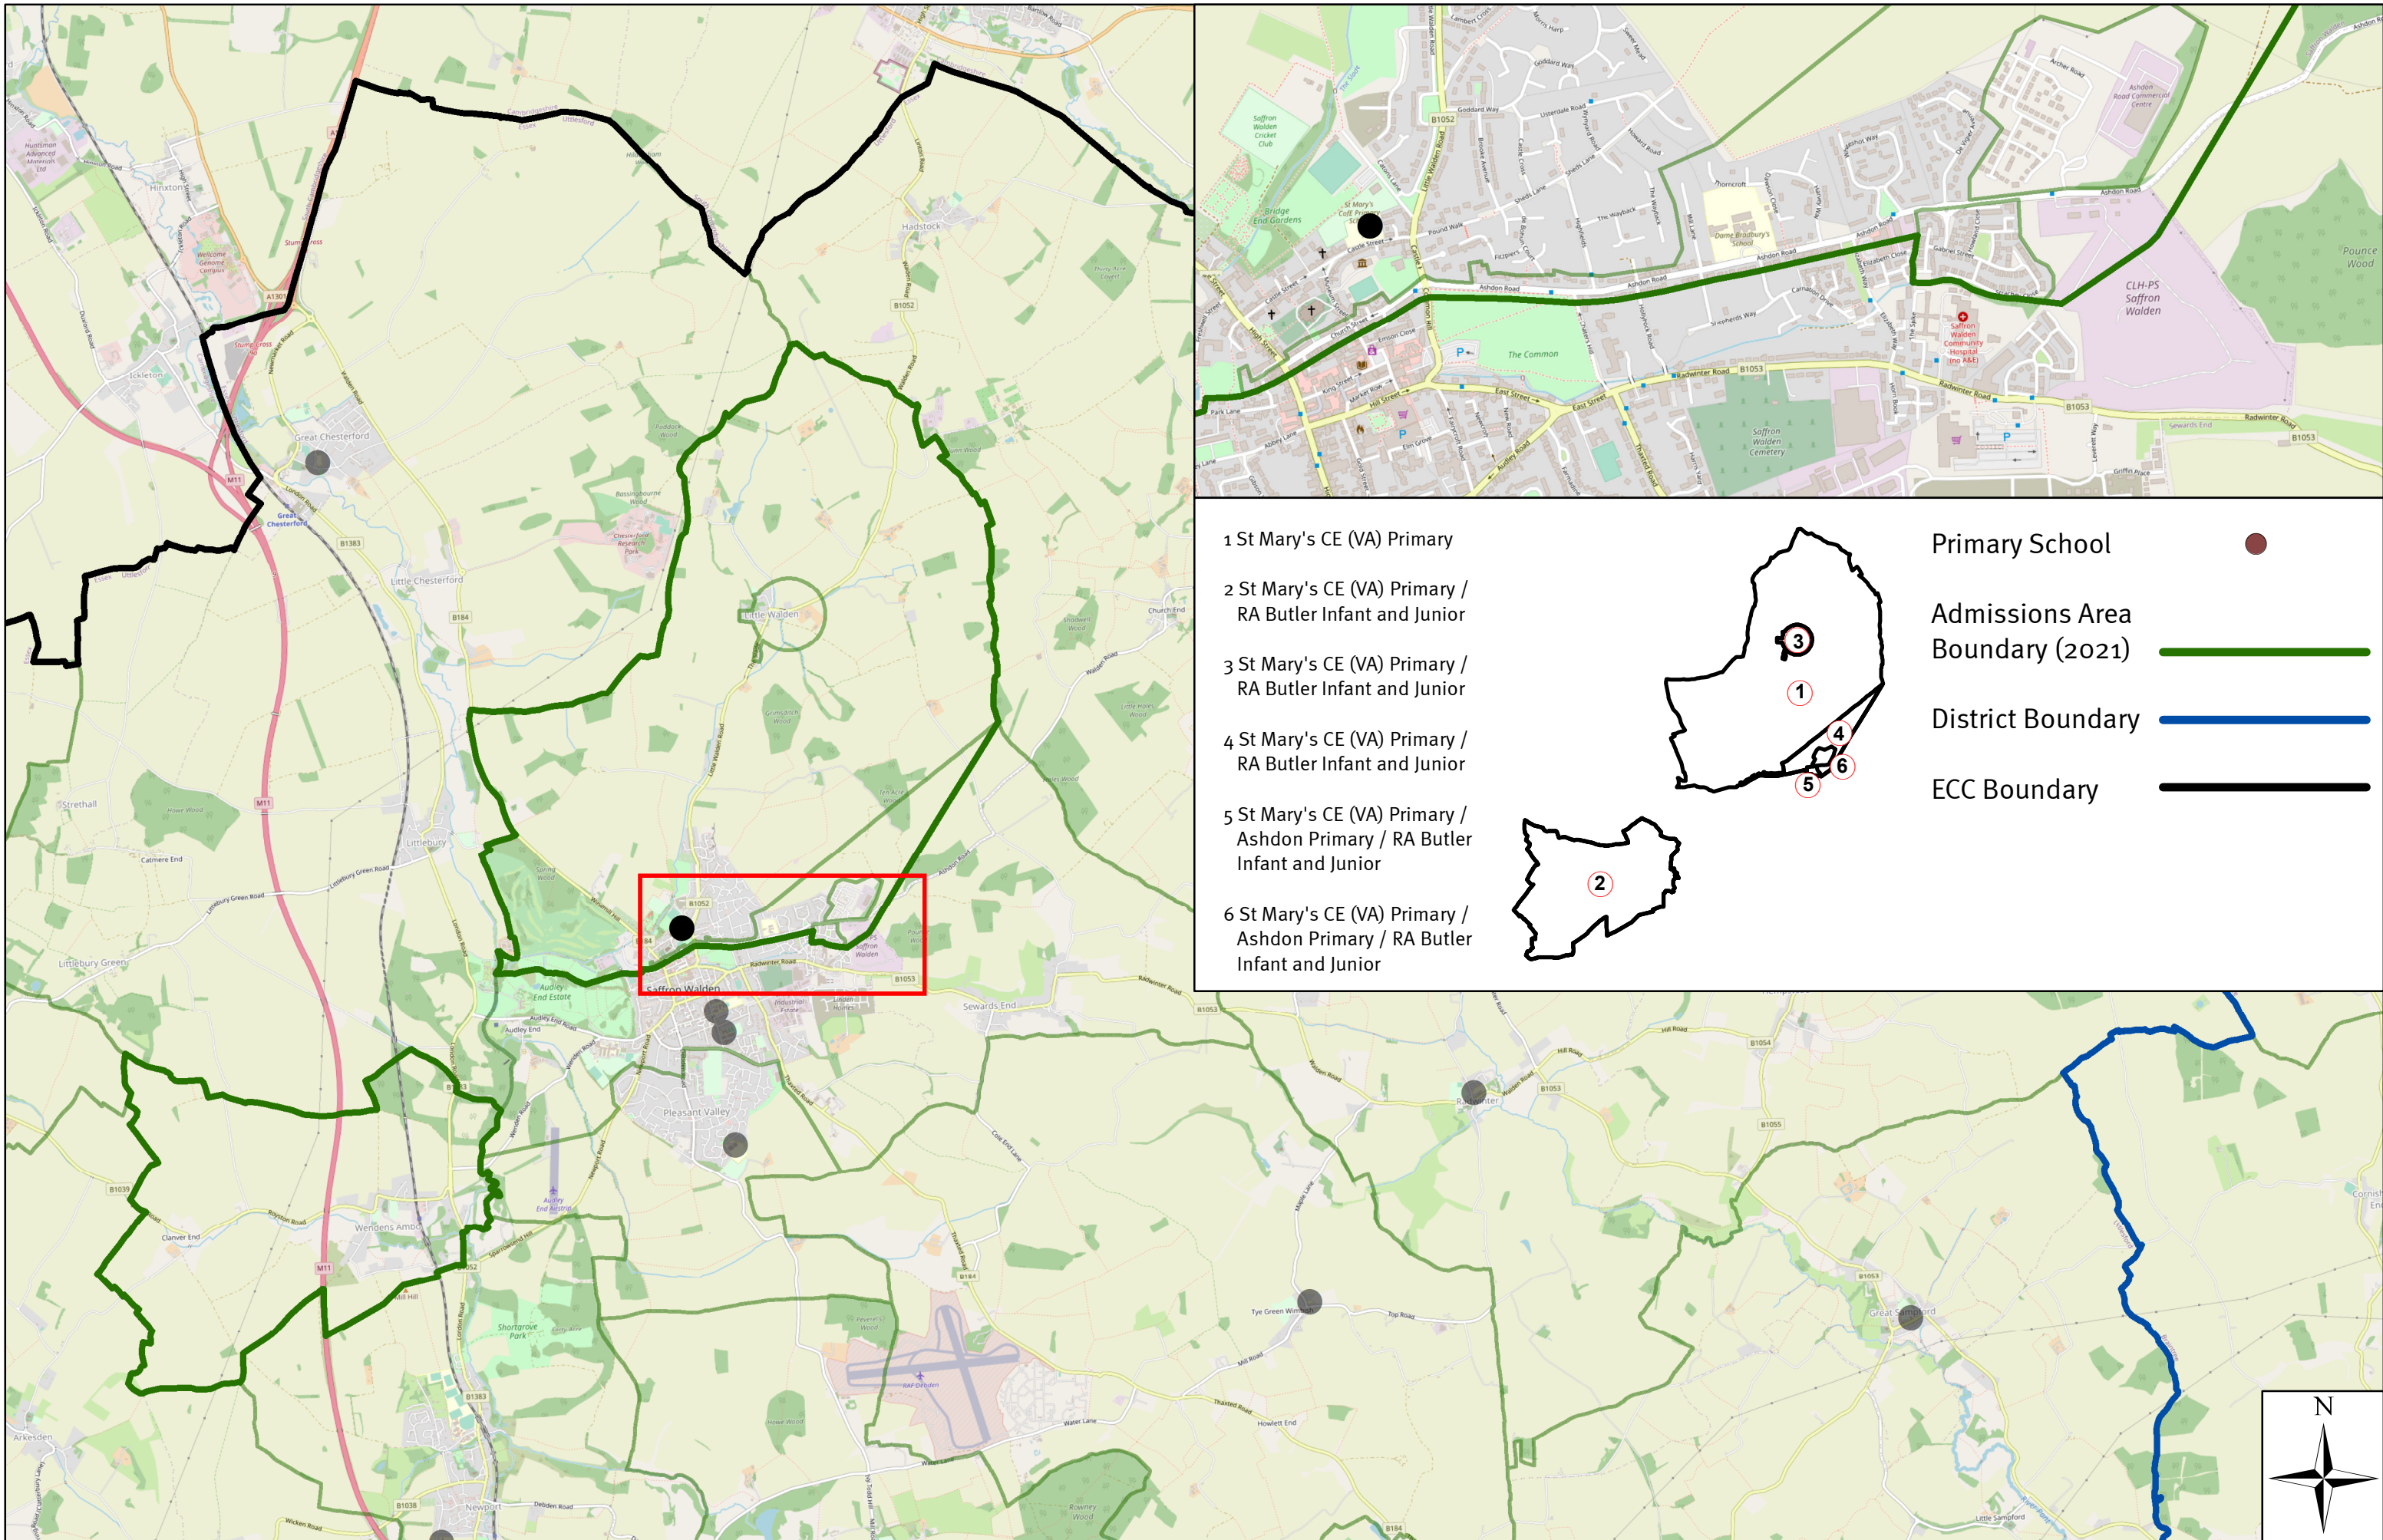

# St Mary's CE (VA) Primary, Saffron Walden

- 1 St Mary's CE (VA) Primary
- 2 St Mary's CE (VA) Primary / RA Butler Infant and Junior
- 3 St Mary's CE (VA) Primary / RA Butler Infant and Junior
- 4 St Mary's CE (VA) Primary / RA Butler Infant and Junior
- 5 St Mary's CE (VA) Primary / Ashdon Primary / RA Butler Infant and Junior
- 6 St Mary's CE (VA) Primary / Ashdon Primary / RA Butler Infant and Junior

Primary School 

Admissions Area Boundary (2021) 

District Boundary 

ECC Boundary 

0 0.2 0.4 0.8 1.2 1.6 2 Miles 1:50,000  
When printed at A3