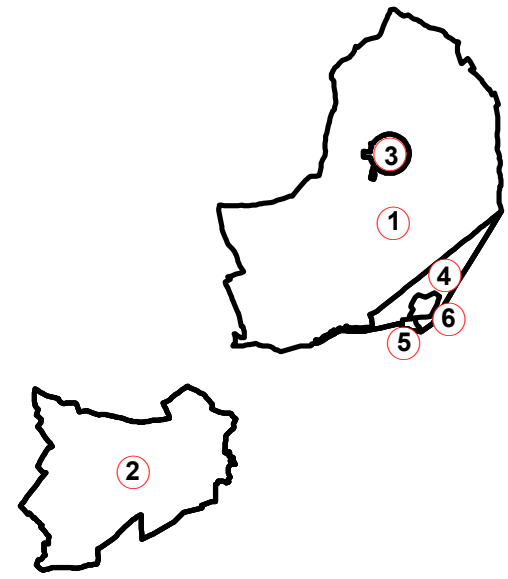

# St Mary's CE (VA) Primary, Saffron Walden

- 1 St Mary's CE (VA) Primary
- 2 St Mary's CE (VA) Primary / RA Butler Infant and Junior
- 3 St Mary's CE (VA) Primary / RA Butler Infant and Junior
- 4 St Mary's CE (VA) Primary / RA Butler Infant and Junior
- 5 St Mary's CE (VA) Primary / Ashdon Primary / RA Butler Infant and Junior
- 6 St Mary's CE (VA) Primary / Ashdon Primary / RA Butler Infant and Junior

Primary School 

Admissions Area Boundary (2021) 

District Boundary 

ECC Boundary 

0 0.2 0.4 0.8 1.2 1.6 2 Miles 1:50,000  
When printed at A3